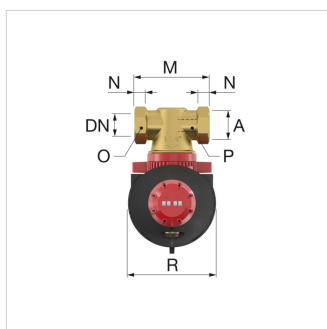

Product Datasheet (2020-04-20)

11011 - XStream Vent 22

| | | |
|-----------------------|---------------------|-------|
| Omschrijving | XStream Vent 22 | |
| Artikel | 11011 | |
| Model | Flamco XStream Vent | |
| Aansluiting | [DN] | 20 |
| | (A) | 22 mm |
| $K_v^* [m^3/h] (ECO)$ | 15,6 | |
| $K_v^* [m^3/h] (MAX)$ | 4,1 | |
| Gewicht [kg] | 1,0 | |

Verpakkingsinformatie

Gebruikseenheid 1 Stuk

Algemene classificatie data

| | |
|----------------|-------------------------|
| Product Name | XStream Vent (DN20) K22 |
| Merk | Flamco |
| Product Series | Flamco XStream Vent |
| Product Type | K 22K 22 |

| Type | Afmetingen | | | | | | | | | | |
|------------------------------|------------|--------|--------|--------|--------|--------|--------|--------|--------|--------|--------|
| | B [mm] | C [mm] | D [mm] | E [mm] | F [mm] | K [mm] | M [mm] | N [mm] | O [mm] | P [mm] | R [mm] |
| XStream Vent 22 | 59 | 149 | 106 | 44 | 41 | 102 | 119 | 24 | 32 | 24 | 114 |
| XStream Vent $\frac{3}{4}$ F | 59 | 149 | 106 | 44 | 41 | 102 | 100 | 14 | 32 | | 114 |
| XStream Vent 1 M | 59 | 149 | 106 | 44 | 41 | 102 | 100 | 13 | | 27 | 114 |
| XStream Vent 1 F | 76 | 181 | 121 | 53 | 45 | 114 | 110 | 16 | 41 | | 130 |

| Type | Afmetingen | | | | | | | | | | |
|-------------------------------------|------------|-----------|-----------|-----------|-----------|-----------|-----------|-----------|-----------|-----------|-----------|
| | B [mm] | C [mm] | D [mm] | E [mm] | F [mm] | K [mm] | M [mm] | N [mm] | O [mm] | P [mm] | R [mm] |
| XStream Vent 1 1/4 M | 76 | 181 | 121 | 53 | 45 | 114 | 110 | 14 | | 34 | 130 |
| XStream Vent 1 1/4 F | 76 | 181 | 125 | 57 | 48 | 114 | 110 | 18 | 50 | | 130 |
| XStream Vent 1 1/2 F | 86 | 208 | 139 | 62 | 51 | 132 | 129 | 18 | 55 | | 145 |
| XStream Vent 2 F | 86 | 208 | 139 | 65 | 58 | 132 | 140 | 23 | 70 | | 145 |